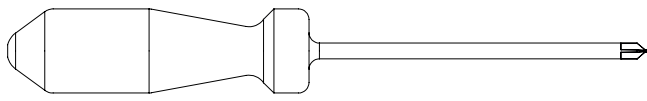

# MONTAGEANLEITUNG

SBX RIO 180/240/300/350/400/450

---

Assembly instructions

Instructions de montage

Montage handleiding

Istruzioni per il montaggio

Instrukcja montażu

## INCLUDED

4x

20x

3x

8x

4x

12x

2x