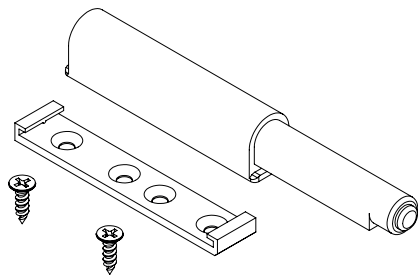

# MONTAGEANLEITUNG

SBX RIO 180/240/300/350/400/450

---

Assembly instructions

Instructions de montage

Montage handleiding

Istruzioni per il montaggio

Instrukcja montażu

## INCLUDED

4x

20x

3x

8x

4x

12x

2x