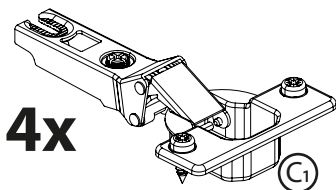

INCLUDED

4x

20x

3x

8x

4x

C1

4x

C2

2x

D1

2x

D2