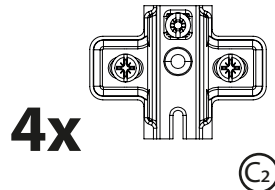

INCLUDED

4x

20x

3x

8x

4x

C1

4x

C2

2x

D1

2x

D2