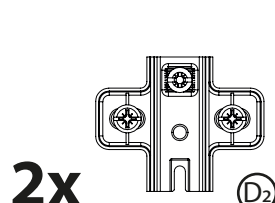

安装说明

Video

Tutorial

www.juwel-aquarium.com/sbx_trigon

INCLUDED

4x

20x

3x

8x

4x

C1

4x

C2

2x

D1

2x

D2

TOP VIEW

1

2

3

4

5

6