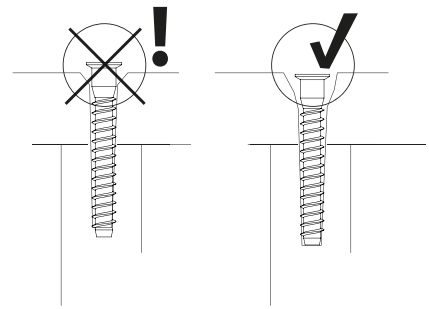

安装说明

Video

Tutorial

www.juwel-aquarium.com/sbx_trigon

INCLUDED

4x

20x

3x